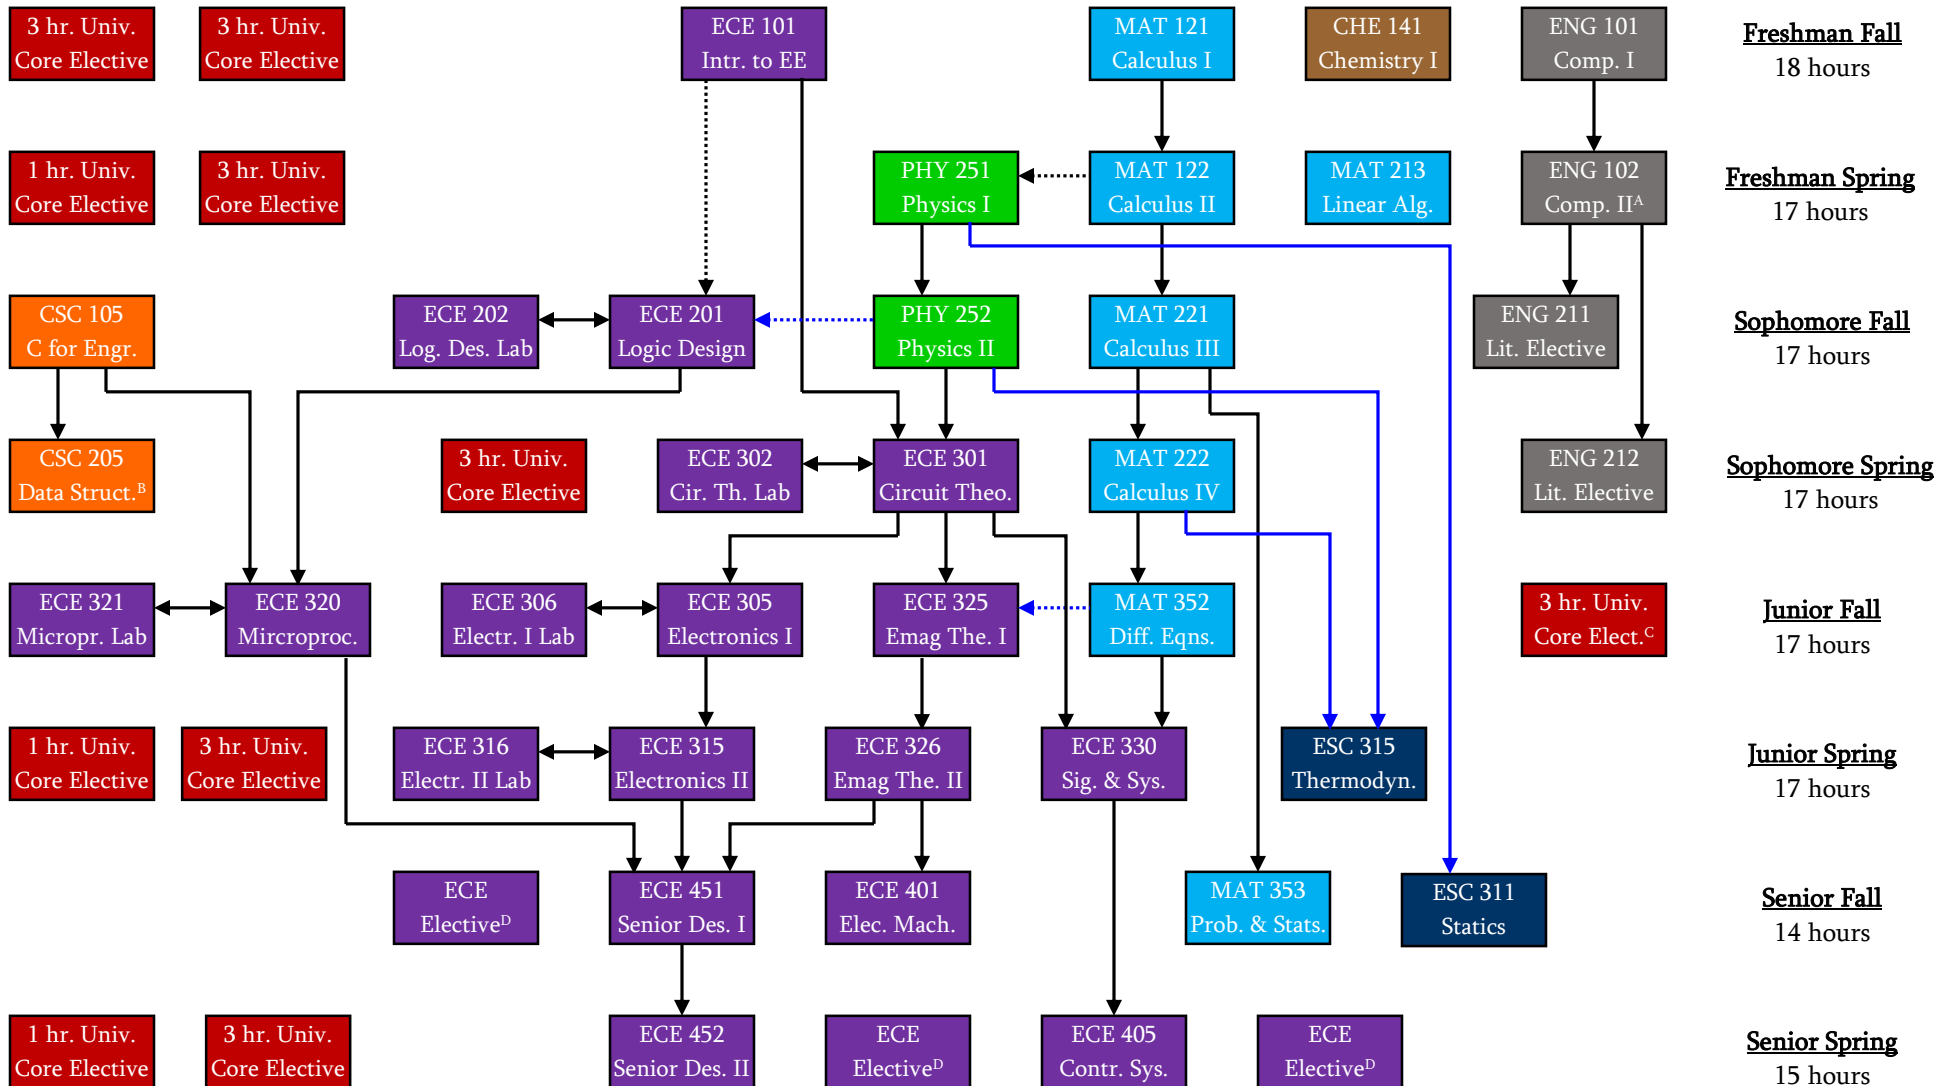

2015-2016 Electrical Engineering Flowchart

- Prerequisite course
- ↔ Co-requisite course
- ⋯ Prerequisite or co-requisite course

^AMust also enroll in ENG 099 Writing Proficiency Exam when registering for ENG 102

^BCan also opt to take ESC 205 Computational Tools which has a prerequisite of PHY 252

^CStudents are encouraged to take ECO 231 Economic Principles I as one of their Univ. Core electives

^DSelect any 400-level ECE course with the exception of ECE 401, 405, 451, and 452