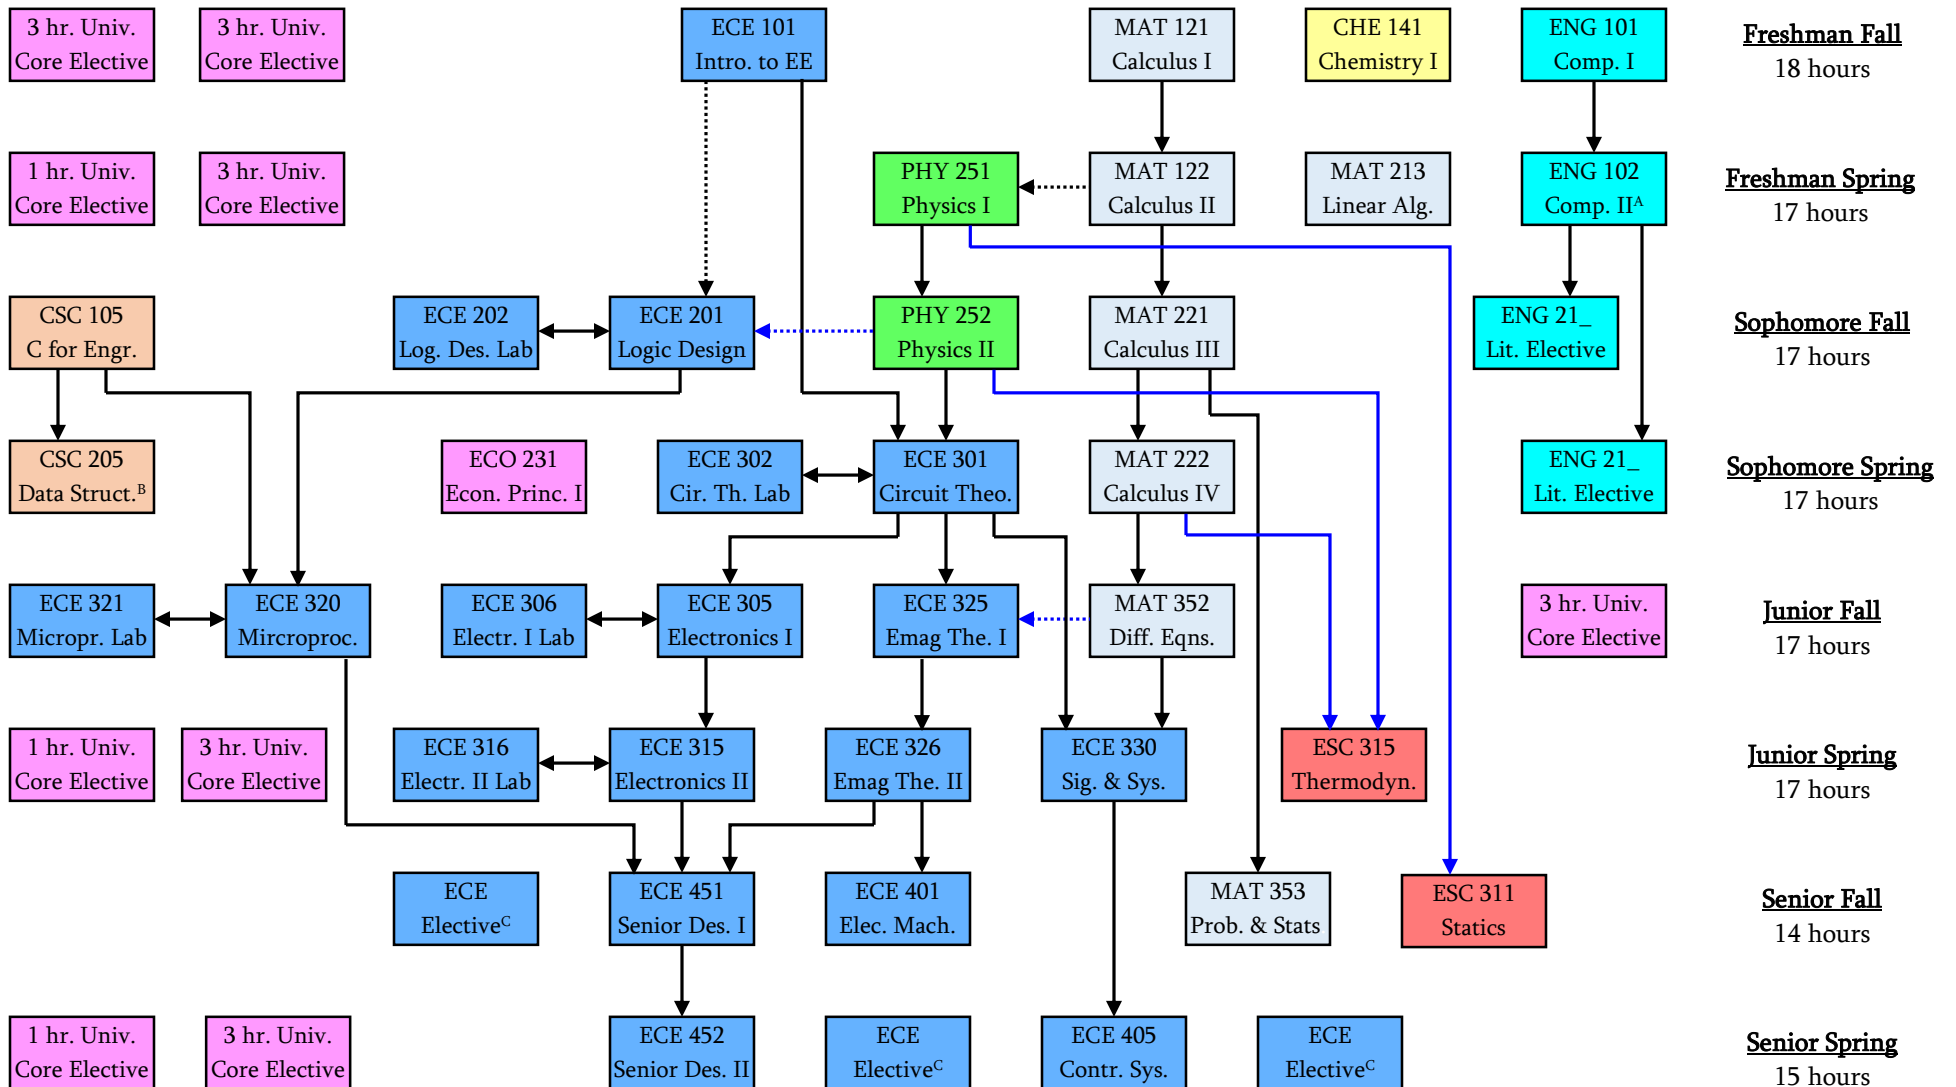

## 2016-2017 Electrical Engineering Flowchart

- Prerequisite course
- ↔ Co-requisite course
- ⋯ Prerequisite or co-requisite course

<sup>A</sup>Must also enroll in ENG 099 Writing Proficiency Exam when registering for ENG 102  
<sup>B</sup>Can also opt to take ESC 205 Computational Tools which has a prerequisite of PHY 252  
<sup>C</sup>Select any 400-level ECE course with the exception of ECE 401, 405, 451, and 452

Students are also required to complete Chapel requirements based on their classification at the time of enrollment. See the University Catalog for more details.